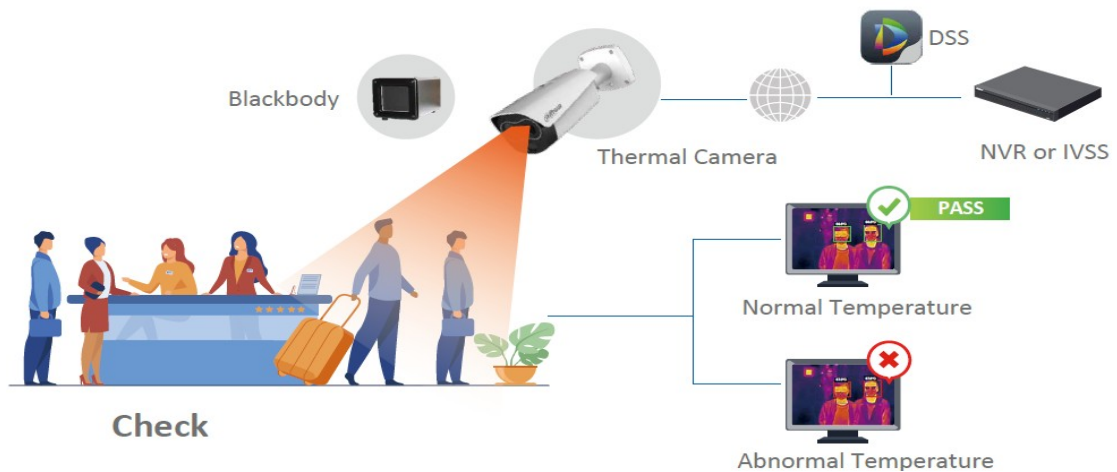

## Automatic Body Temperature Management/type D Controllo Automatico Temperatura Corporea

Dahua Technology (c)